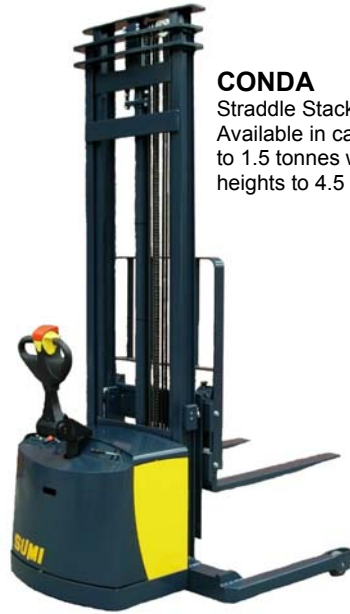

BOA

Legless Stacker
Available in capacities
to 1200Kg. With lift
heights to 4.5 metres.

MDP

Motor Driven Pallet Truck
Medium Duty
capacity to 2 tonnes.

MAX D Series

Diesel Range
capacity 1 to 10 tonnes.

OSKO **SUMI** Range of Electric Pedestrian Forklifts

CONDA

Straddle Stacker
Available in capacities
to 1.5 tonnes with lift
heights to 4.5 metres.

HDR

Heavy Duty Reach Truck.
Available in capacities of
up to 2 tonnes with lift
heights to 6 metres.

HDC

Heavy Duty
Legless Stacker
Available in 2 tonnes
capacity of with lift heights
to 6 metres.

HDS

Heavy Duty
Straddle Stacker
Available in capacities
to 1.5 tonnes with lift

HPT

Hand Pallet Truck.
Available with brakes and in
stainless steel with capacity to
2.5 tonnes.

MAX G Series

Duel Fuel Range
capacity 1 to 3.5 tonnes.

MAX J Series

Electric Range
3 & 4 Wheel
capacity 1.6 to 3 tonnes.

OSKO **MAX**IMUM TOUGHNESS POWER & VALUE