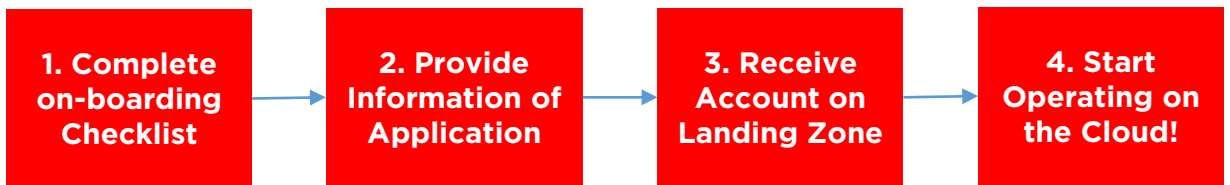

4 simple steps to Landing Zone on-boarding: