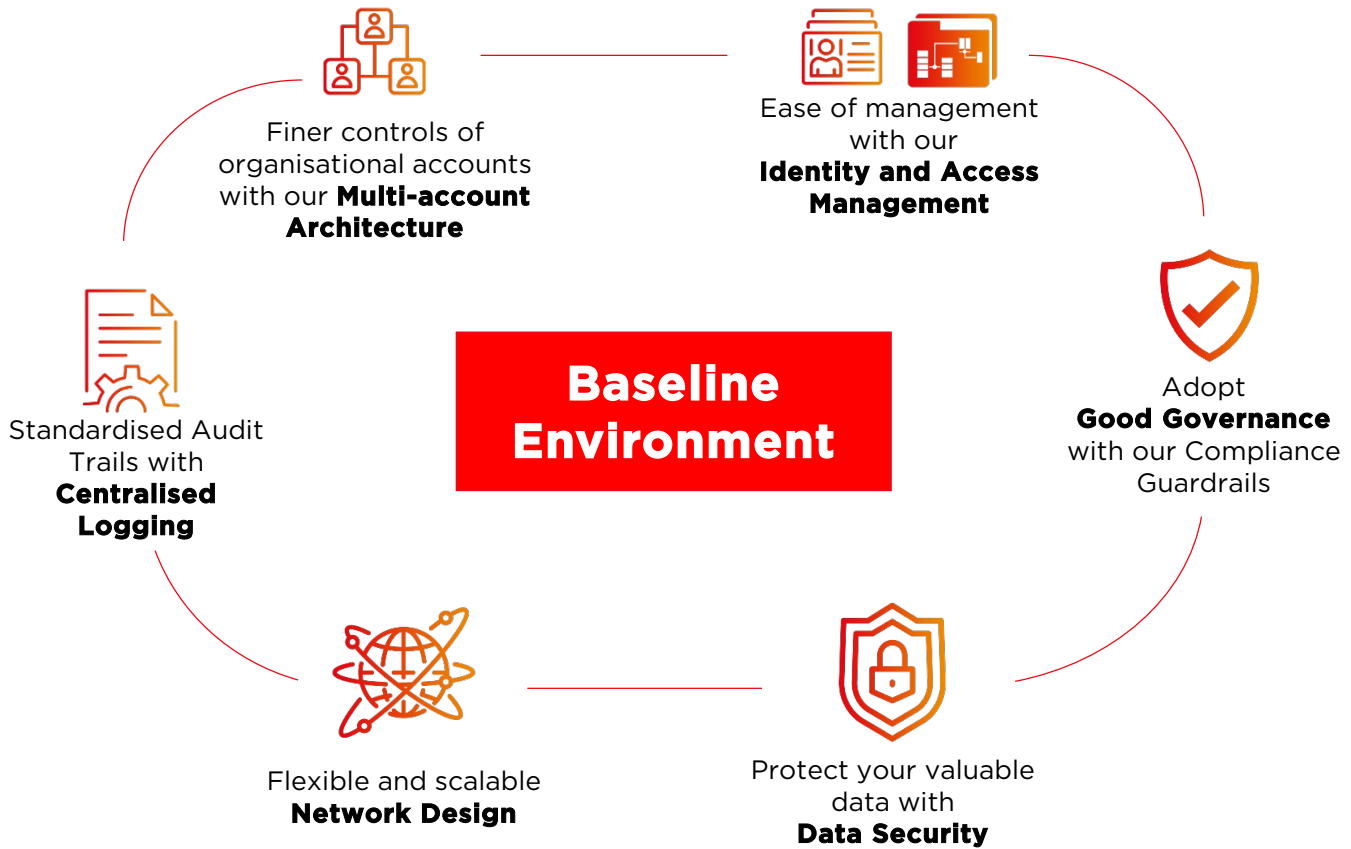

Differences in interpretations of compliance practices and policies

Additional overheads to maintain compliance postures

Resources strain to fulfil compliance policies.

Together with our **AGIL™ Cloud Managed Landing Zone:**

Cost
Save up to 10% on operational costs through Landing Zone Automation

Compliance
Consistency in governance, risk and security posture

Convenience
Seamless onboarding onto Commercial Cloud

Competitiveness
Agility, Scalability and Speed to Market

Get started with a Baseline Environment

The Landing Zone provides businesses with a **ready-made platform, action steps and comprehensive guides** for on-boarding to the Cloud.

4 simple steps to Landing Zone on-boarding:

Together with the **AGIL™ Cloud Management Platform** you can have a unified view across your cloud landscape.